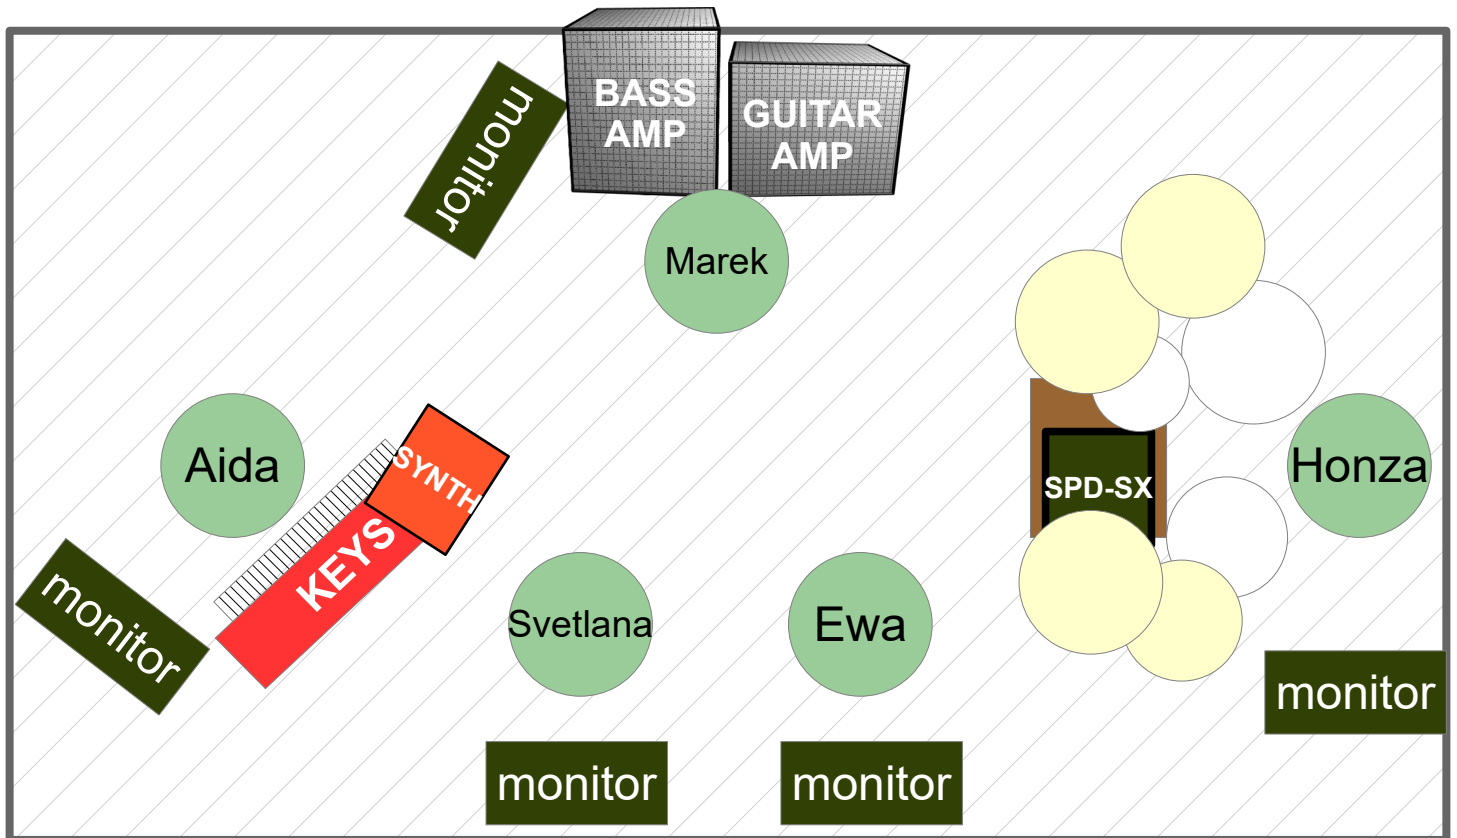

KORJEN - STAGEPLAN

INPUTLIST

	info	WE NEED!
DRUMS	BD, SD, TT, FT, HH, OH	7x mic
BASS	XLR line OUT (or mic to Amp)	1x line (or mic)
GUITAR	guitar Amp	1x mic
KEYS	stereo XLR out	2x line
SYNTH	mono unbal. out	1x DI
3x VOCAL	2x front of stage, 1x to Keys	3x mic (on stand)
SAMPLER	SPD-SX, stereo, unbal.	2x DI
	+ 5 wedge monitors, one for each musician	
	in total:	11x mic 3x line (XLR) 3x DI 5x monitor